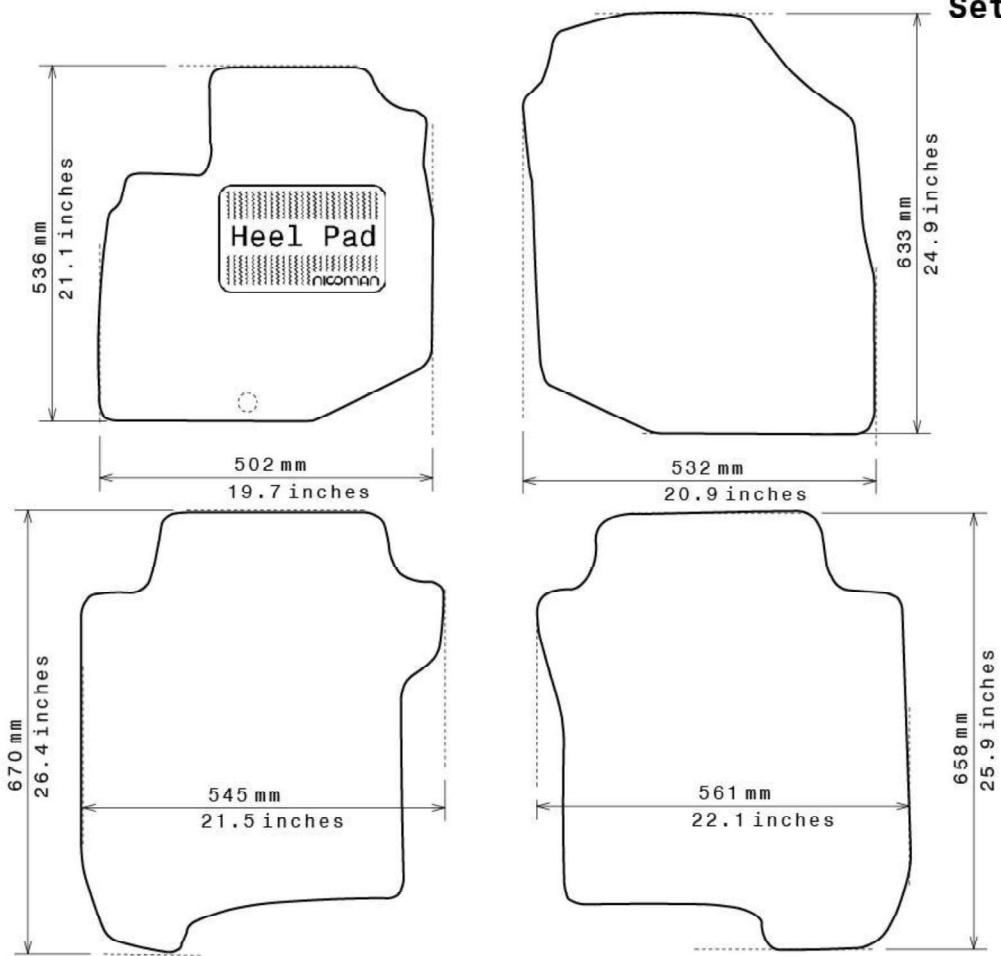

Spaghetti[®] Floor Mats by
NICOMAN

Best Mats for Your Car, Home & Business!

Photo for illustration purposes only.

Fitment Specifications

Make/Brand	Honda
Model/Type	Jazz
Gen/MK Code	TBC
Model Year	2011-Current
Body Type	Hatchback
Non-Slip Type	GECKO
SKU	C 5787

Please check shape/size matches floorpan

LEFT Hand Drive

SCALE: 1/10

Set of 4

Remarks